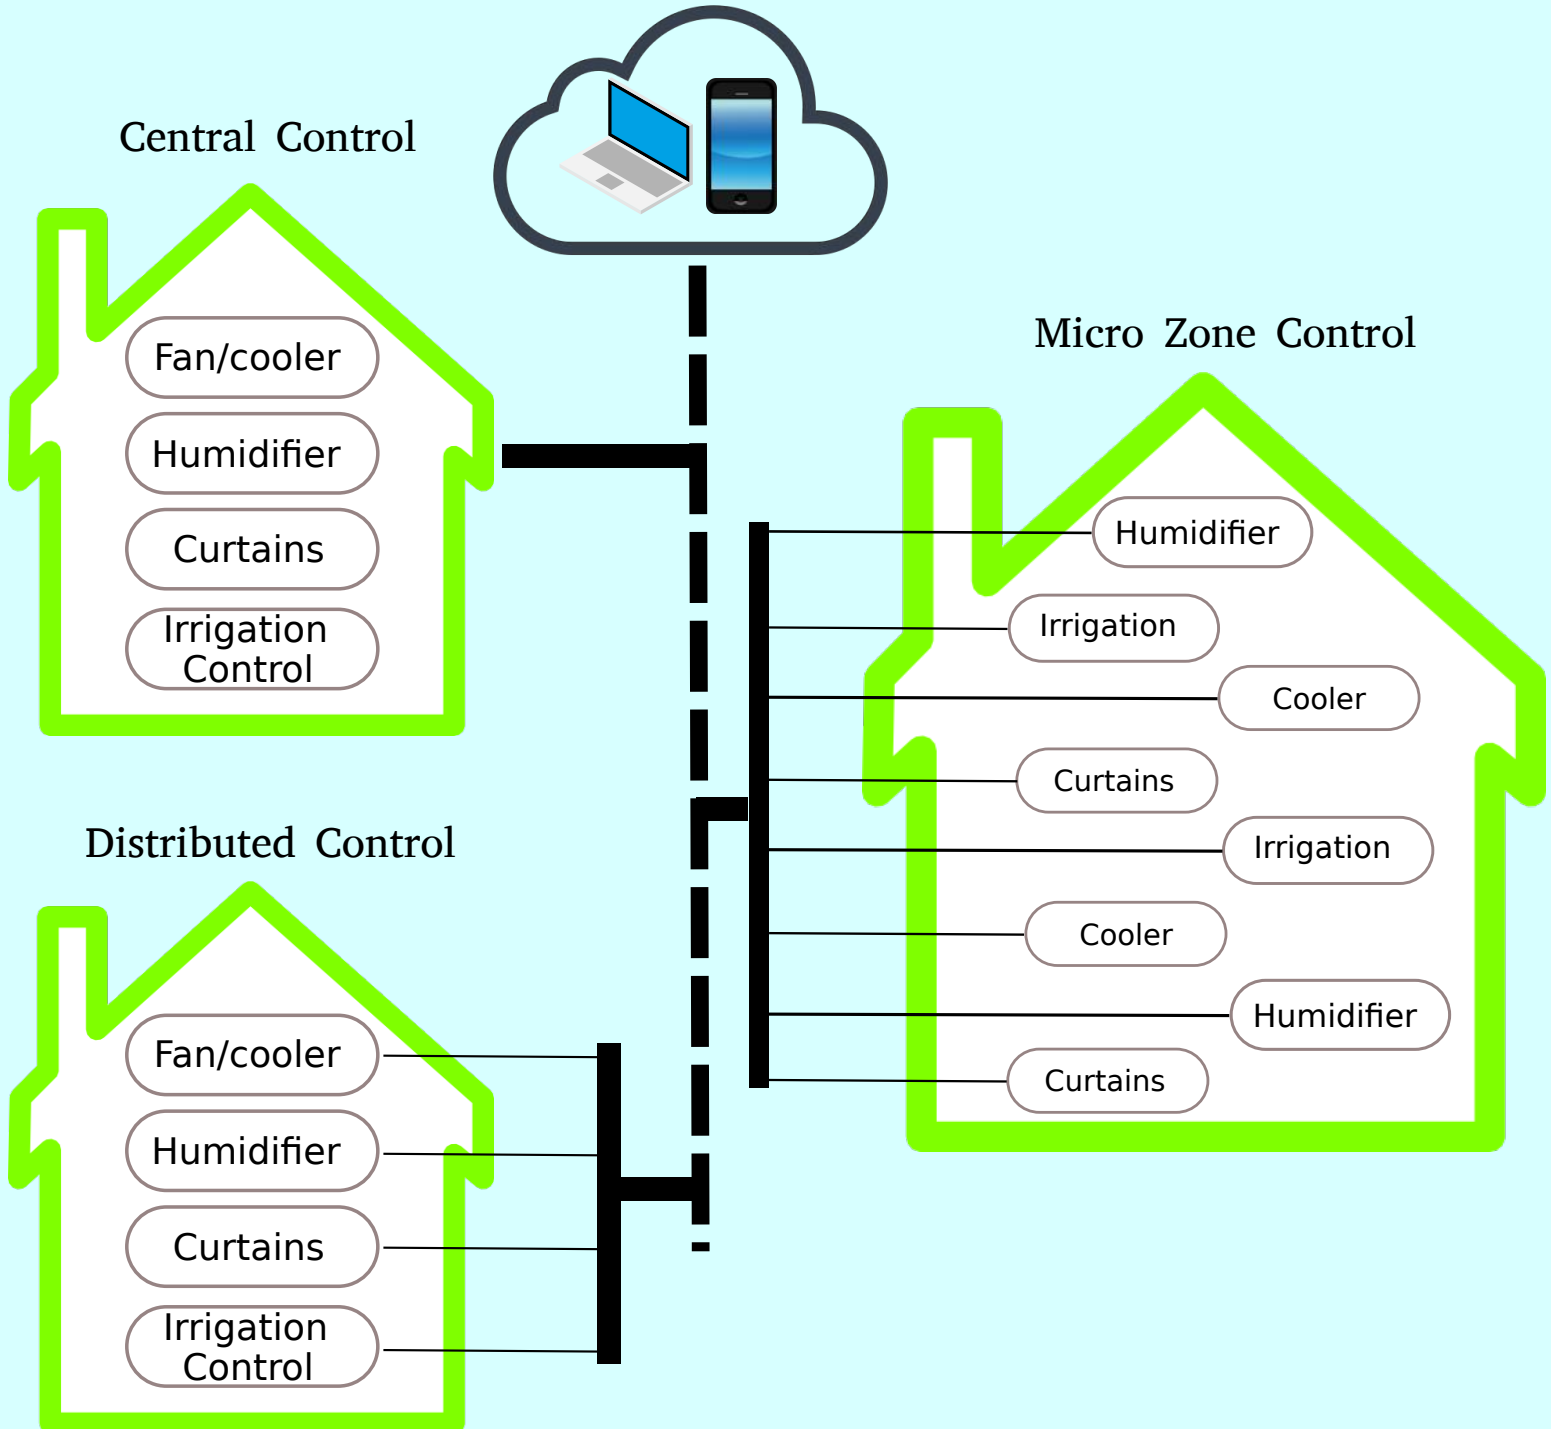

# Smart Greenhouse

## Wireless Controllers for Greenhouse

- 
- A photograph of a geodesic dome greenhouse. The dome is made of a wooden frame and translucent panels. Inside, various green plants are visible. The greenhouse is situated outdoors on a lawn with trees in the background.
- \* Maintain predefined soil and environment conditions
  - \* Monitoring and control of ambient parameters
  - \* Artificial lights and curtains control
  - \* Automatic and manual fertigation and irrigation control
  - \* Individual and group control of controllers
  - \* Automatic control of conditions based on historical database
  - \* Remote access via internet
  - \* Calibration and configuration over the air
  - \* Facility to manually feed data from hand held third party devices and perform analysis accordingly
  - \* Facility to access weather information from Google